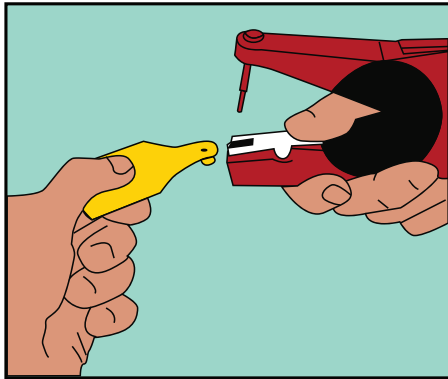

Tag Application

The Total Tagger is lightweight and easy to use with one hand

Grip may be locked to hold position

Coated pin allows easy release once the tag is inserted

A powerful spring allows for easy opening of the grip and a fast release after tag installation

Metal clip securely holds both visual and electronic female tags

Grip is designed to ease hand fatigue from repeated use

Deep jaw makes proper placement easier

Black clip must be removed to apply EID tags