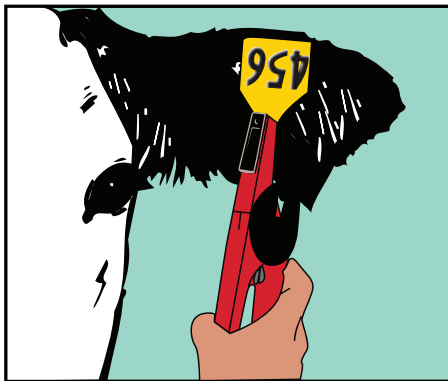

Tag Application

The Total Tagger is lightweight and easy to use with one hand

Grip may be locked to hold position

Coated pin allows easy release once the tag is inserted

A powerful spring allows for easy opening of the grip and a fast release after tag installation

Metal clip securely holds both visual and electronic female tags

Grip is designed to ease hand fatigue from repeated use

Deep jaw makes proper placement easier

Black clip must be removed to apply EID tags