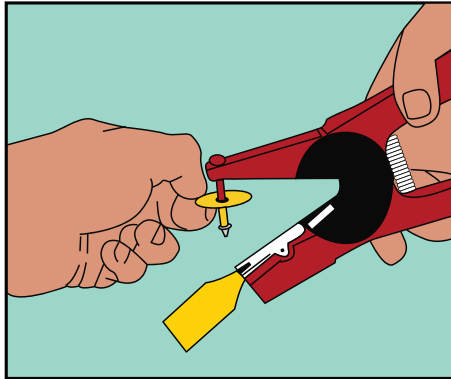

Tag Application

The Total Tagger is lightweight and easy to use with one hand

Grip may be locked to hold position

Coated pin allows easy release once the tag is inserted

A powerful spring allows for easy opening of the grip and a fast release after tag installation

Metal clip securely holds both visual and electronic female tags

Grip is designed to ease hand fatigue from repeated use

Deep jaw makes proper placement easier

Black clip must be removed to apply EID tags