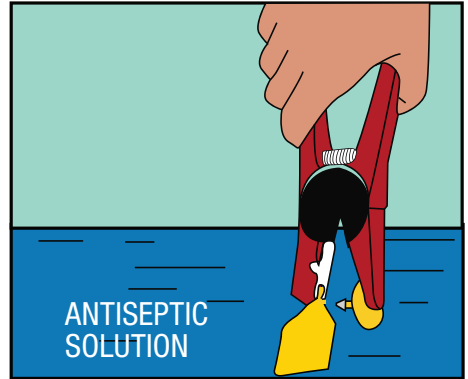

Tag Application

The Total Tagger is lightweight and easy to use with one hand

Grip may be locked to hold position

Coated pin allows easy release once the tag is inserted

A powerful spring allows for easy opening of the grip and a fast release after tag installation

Metal clip securely holds both visual and electronic female tags

Grip is designed to ease hand fatigue from repeated use

Deep jaw makes proper placement easier

Black clip must be removed to apply EID tags